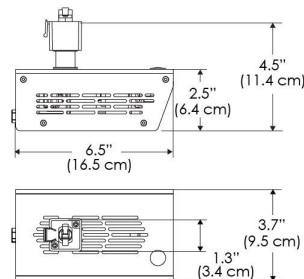

W500N-TG

Legacy product