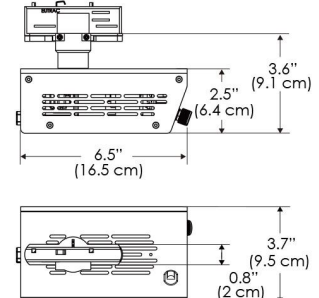

W500N-TEX

Legacy product