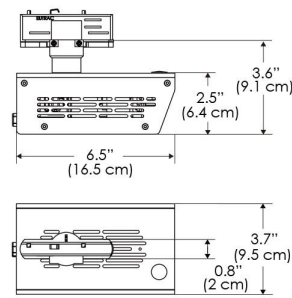

W500N-TEX

Legacy product