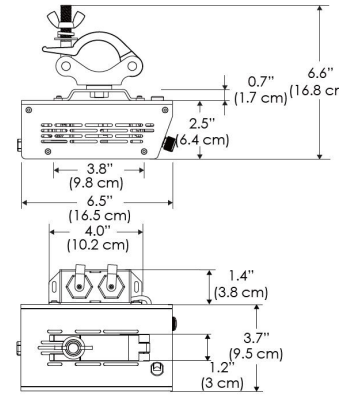

Beam Angle	35°
Spectrum Type	AMZ : Plant Flourish & Growth
	TB : Coral Health & Growth
Control	Intensity (0% - 100%), CCT
LED Source	DiCon Dense Matrix LED
Power Draw	175W max
AC Input Voltage	100 - 240V AC, 60Hz
	100 - 277V AC (only CLP)
Cooling	Fan Cooled
Operating Temperature	32 - 104°F (0 - 40°C)
Fixture Weight	1.8lb (~0.8kg)
Power Supply Weight	1.6lb (~0.7kg)

MECHANICAL FIGURES

W500N-TOX/TON

PS

PSX

W500N-CLP

Mounting Bracket Dimensions ALL-CLP

*All -CLP configuration models come with standard DC cables of 6 inches and AC cables of 10 ft.

W500N-TEX

AMZ

Distance		5' (~1.5 m)	8' (~2.4 m)	12' (~3.7 m)
@4000K	fc	611	186	87
	lux	6569	1998	933
@6500K	fc	612	186	87
	lux	6579	2001	934
Beam Diameter		Ø 3.9' (1.2m)	Ø 3.2' (1.9m)	Ø 9.3' (2.8m)

Beam Angle : 35°

TB

Distance		5' (~1.5 m)	8' (~2.4 m)	12' (~3.7 m)
@10000K	fc	247	110	15
	lux	2657	1177	156
@20000K	fc	160	71	50
	lux	1716	758	530
Beam Diameter		Ø 3.9' (1.2m)	Ø 3.2' (1.9m)	Ø 9.3' (2.8m)

Beam Angle : 35°