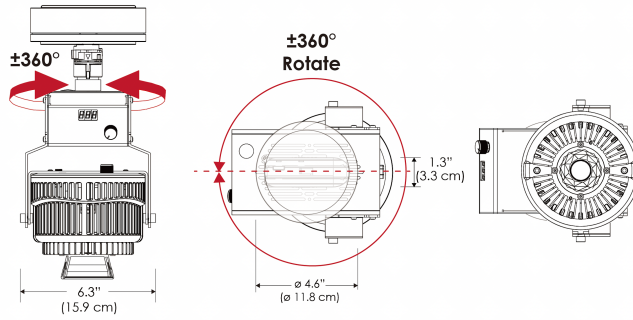

MECHANICAL FIGURES

W500N-TOX/TON

PS

PSX

W500N-CLP

Mounting Bracket Dimensions ALL-CLP

*All -CLP configuration models come with standard DC cables of 6 inches and AC cables of 10 ft.

W500N-TEX

Legacy product

W500N-TG

Legacy product

MECHANICAL FIGURES

W500N-MPT

PSX

US

PHOTOMETRIC DATA

AMZ

Distance		5' (~1.5 m)	8' (~2.4 m)	12' (~3.7 m)
@4000K	fc	611	186	87
	lux	6569	1998	933
@6500K	fc	612	186	87
	lux	6579	2001	934
Beam Diameter		Ø 3.9' (1.2m)	Ø 3.2' (1.9m)	Ø 9.3' (2.8m)

Beam Angle : 35°

TB

Distance		5' (~1.5 m)	8' (~2.4 m)	12' (~3.7 m)
@10000K	fc	247	110	15
	lux	2657	1177	156
@20000K	fc	160	71	50
	lux	1716	758	530
Beam Diameter		Ø 3.9' (1.2m)	Ø 3.2' (1.9m)	Ø 9.3' (2.8m)

Beam Angle : 35°