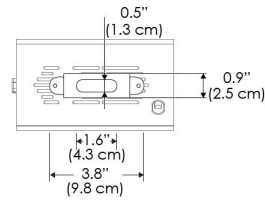

MECHANICAL FIGURES

W500N-TOX/TON

PS

PSX

W500N-CLP

Mounting Bracket Dimensions ALL-CLP

*All -CLP configuration models come with standard DC cables of 6 inches and AC cables of 10 ft.

W500N-TEX

AMZ

Distance		5' (~1.5 m)	8' (~2.4 m)	12' (~3.7 m)
@4000K	fc	611	186	87
	lux	6569	1998	933
@6500K	fc	612	186	87
	lux	6579	2001	934
Beam Diameter		Ø 3.9' (1.2m)	Ø 3.2' (1.9m)	Ø 9.3' (2.8m)

Beam Angle : 35°

TB

Distance		5' (~1.5 m)	8' (~2.4 m)	12' (~3.7 m)
@10000K	fc	247	110	15
	lux	2657	1177	156
@20000K	fc	160	71	50
	lux	1716	758	530
Beam Diameter		Ø 3.9' (1.2m)	Ø 3.2' (1.9m)	Ø 9.3' (2.8m)

Beam Angle : 35°