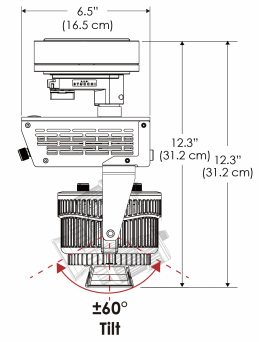

MECHANICAL FIGURES

W500N-TOX/TON

PS

PSX

W500N-CLP

Mounting Bracket Dimensions ALL-CLP

*All -CLP configuration models come with standard DC cables of 6 inches and AC cables of 10 ft.

W500N-TEX

Legacy product

W500N-TG

Legacy product

MECHANICAL FIGURES

W500N-MPT

PSX

US

PHOTOMETRIC DATA

AMZ

Distance		5' (~1.5 m)	8' (~2.4 m)	12' (~3.7 m)
@4000K	fc	611	186	87
	lux	6569	1998	933
@6500K	fc	612	186	87
	lux	6579	2001	934
Beam Diameter		Ø 3.9' (1.2m)	Ø 3.2' (1.9m)	Ø 9.3' (2.8m)

Beam Angle : 35°

TB

Distance		5' (~1.5 m)	8' (~2.4 m)	12' (~3.7 m)
@10000K	fc	247	110	15
	lux	2657	1177	156
@20000K	fc	160	71	50
	lux	1716	758	530
Beam Diameter		Ø 3.9' (1.2m)	Ø 3.2' (1.9m)	Ø 9.3' (2.8m)

Beam Angle : 35°