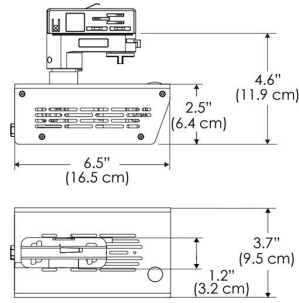

Power Supply & Control

PS Power Supply - Manual Control

US EU 277

PSX Power Supply w/ DMX
(compatible with TOX/CLP/MPT mount)

US EU 277

Plug/Connection

US US 120V
EU EU 220V
277 US 277V (only with CLP)

SPECIFICATIONS

MECHANICAL FIGURES

W500N-TOX/TON

PS

PSX

W500N-CLP

Mounting Bracket Dimensions ALL-CLP

*All -CLP configuration models come with standard DC cables of 6 inches and AC cables of 10 ft.

W500N-TEX

AMZ

Distance		5' (~1.5 m)	8' (~2.4 m)	12' (~3.7 m)
@4000K	fc	611	186	87
	lux	6569	1998	933
@6500K	fc	612	186	87
	lux	6579	2001	934
Beam Diameter		Ø 3.9' (1.2m)	Ø 3.2' (1.9m)	Ø 9.3' (2.8m)

Beam Angle : 35°

TB

Distance		5' (~1.5 m)	8' (~2.4 m)	12' (~3.7 m)
@10000K	fc	247	110	15
	lux	2657	1177	156
@20000K	fc	160	71	50
	lux	1716	758	530
Beam Diameter		Ø 3.9' (1.2m)	Ø 3.2' (1.9m)	Ø 9.3' (2.8m)

Beam Angle : 35°