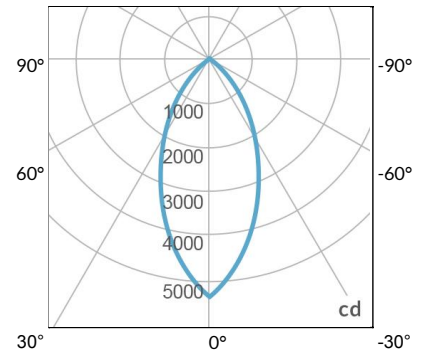

AMZ

Distance		5' (~1.5 m)	8' (~2.4 m)	12' (~3.7 m)
@4000K	fc	611	186	87
	lux	6569	1998	933
@6500K	fc	612	186	87
	lux	6579	2001	934
Beam Diameter		Ø 3.9' (1.2m)	Ø 3.2' (1.9m)	Ø 9.3' (2.8m)

Beam Angle : 35°

TB

Distance		5' (~1.5 m)	8' (~2.4 m)	12' (~3.7 m)
@10000K	fc	247	110	15
	lux	2657	1177	156
@20000K	fc	160	71	50
	lux	1716	758	530
Beam Diameter		Ø 3.9' (1.2m)	Ø 3.2' (1.9m)	Ø 9.3' (2.8m)

Beam Angle : 35°