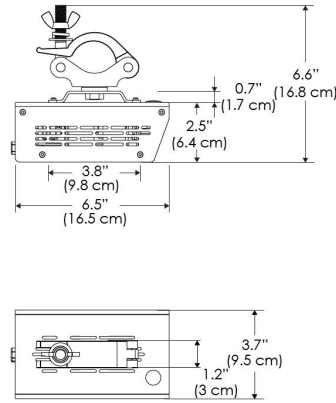

MECHANICAL FIGURES

W500N-TOX/TON

PS

PSX

W500N-CLP

Mounting Bracket Dimensions ALL-CLP

*All -CLP configuration models come with standard DC cables of 6 inches and AC cables of 10 ft.

W500N-TEX

AMZ

Distance		5' (~1.5 m)	8' (~2.4 m)	12' (~3.7 m)
@4000K	fc	611	186	87
	lux	6569	1998	933
@6500K	fc	612	186	87
	lux	6579	2001	934
Beam Diameter		Ø 3.9' (1.2m)	Ø 3.2' (1.9m)	Ø 9.3' (2.8m)

Beam Angle : 35°

TB

Distance		5' (~1.5 m)	8' (~2.4 m)	12' (~3.7 m)
@10000K	fc	247	110	15
	lux	2657	1177	156
@20000K	fc	160	71	50
	lux	1716	758	530
Beam Diameter		Ø 3.9' (1.2m)	Ø 3.2' (1.9m)	Ø 9.3' (2.8m)

Beam Angle : 35°