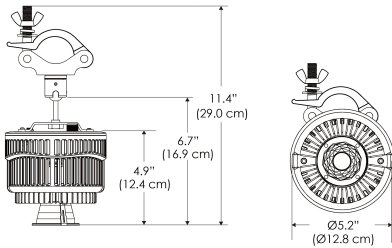

Beam Angle	35°
Spectrum Type	AMZ : Plant Flourish & Growth
	TB : Coral Health & Growth
Control	Intensity (0% - 100%), CCT
LED Source	DiCon Dense Matrix LED
Power Draw	175W max
AC Input Voltage	100 - 240V AC, 60Hz
	100 - 277V AC (only CLP)
Cooling	Fan Cooled
Operating Temperature	32 - 104°F (0 - 40°C)
Fixture Weight	1.8lb (~0.8kg)
Power Supply Weight	1.6lb (~0.7kg)

MECHANICAL FIGURES

W500N-TOX/TON

PS

PSX

W500N-CLP

Mounting Bracket Dimensions ALL-CLP

*All -CLP configuration models come with standard DC cables of 6 inches and AC cables of 10 ft.

W500N-TEX

AMZ

Distance		5' (~1.5 m)	8' (~2.4 m)	12' (~3.7 m)
@4000K	fc	611	186	87
	lux	6569	1998	933
@6500K	fc	612	186	87
	lux	6579	2001	934
Beam Diameter		Ø 3.9' (1.2m)	Ø 3.2' (1.9m)	Ø 9.3' (2.8m)

Beam Angle : 35°

TB

Distance		5' (~1.5 m)	8' (~2.4 m)	12' (~3.7 m)
@10000K	fc	247	110	15
	lux	2657	1177	156
@20000K	fc	160	71	50
	lux	1716	758	530
Beam Diameter		Ø 3.9' (1.2m)	Ø 3.2' (1.9m)	Ø 9.3' (2.8m)

Beam Angle : 35°