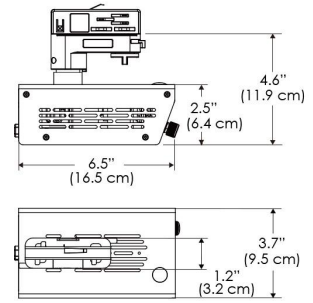

MECHANICAL FIGURES

W500N-TOX/TON

PS

PSX

W500N-CLP

Mounting Bracket Dimensions ALL-CLP

*All -CLP configuration models come with standard DC cables of 6 inches and AC cables of 10 ft.

W500N-TEX

AMZ

Distance		5' (~1.5 m)	8' (~2.4 m)	12' (~3.7 m)
@4000K	fc	611	186	87
	lux	6569	1998	933
@6500K	fc	612	186	87
	lux	6579	2001	934
Beam Diameter		Ø 3.9' (1.2m)	Ø 3.2' (1.9m)	Ø 9.3' (2.8m)

Beam Angle : 35°

TB

Distance		5' (~1.5 m)	8' (~2.4 m)	12' (~3.7 m)
@10000K	fc	247	110	15
	lux	2657	1177	156
@20000K	fc	160	71	50
	lux	1716	758	530
Beam Diameter		Ø 3.9' (1.2m)	Ø 3.2' (1.9m)	Ø 9.3' (2.8m)

Beam Angle : 35°