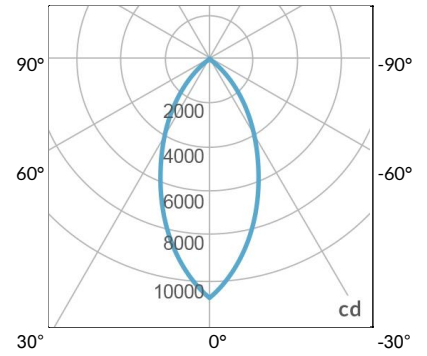

AMZ

Distance		5' (~1.5 m)	8' (~2.4 m)	12' (~3.7 m)
@4000K	fc	611	186	87
	lux	6569	1998	933
@6500K	fc	612	186	87
	lux	6579	2001	934
Beam Diameter		Ø 3.9' (1.2m)	Ø 3.2' (1.9m)	Ø 9.3' (2.8m)

Beam Angle : 35°

TB

Distance		5' (~1.5 m)	8' (~2.4 m)	12' (~3.7 m)
@10000K	fc	247	110	15
	lux	2657	1177	156
@20000K	fc	160	71	50
	lux	1716	758	530
Beam Diameter		Ø 3.9' (1.2m)	Ø 3.2' (1.9m)	Ø 9.3' (2.8m)

Beam Angle : 35°