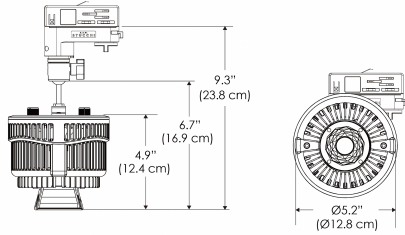

Power Supply & Control

PS Power Supply - Manual Control

US EU 277

PSX Power Supply w/ DMX
(compatible with TOX/CLP/MPT mount)

US EU 277

Plug/Connection

US US 120V
EU EU 220V
277 US 277V (only with CLP)

SPECIFICATIONS

Beam Angle	35°
Spectrum Type	AMZ : Plant Flourish & Growth
	TB : Coral Health & Growth
Control	Intensity (0% - 100%), CCT
LED Source	DiCon Dense Matrix LED
Power Draw	175W max
AC Input Voltage	100 - 240V AC, 60Hz
	100 - 277V AC (only CLP)
Cooling	Fan Cooled
Operating Temperature	32 - 104°F (0 - 40°C)
Fixture Weight	1.8lb (~0.8kg)
Power Supply Weight	1.6lb (~0.7kg)

MECHANICAL FIGURES

W500N-TOX/TON

PS

PSX

W500N-CLP

Mounting Bracket Dimensions ALL-CLP

*All -CLP configuration models come with standard DC cables of 6 inches and AC cables of 10 ft.

W500N-TEX

TB

Distance		5' (~1.5 m)	8' (~2.4 m)	12' (~3.7 m)
@10000K	fc	247	110	15
	lux	2657	1177	156
@20000K	fc	160	71	50
	lux	1716	758	530
Beam Diameter		Ø 3.9' (1.2m)	Ø 3.2' (1.9m)	Ø 9.3' (2.8m)

Beam Angle : 35°