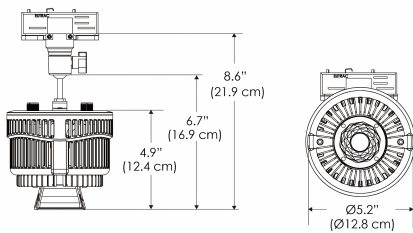

W500N-TEX

Legacy product